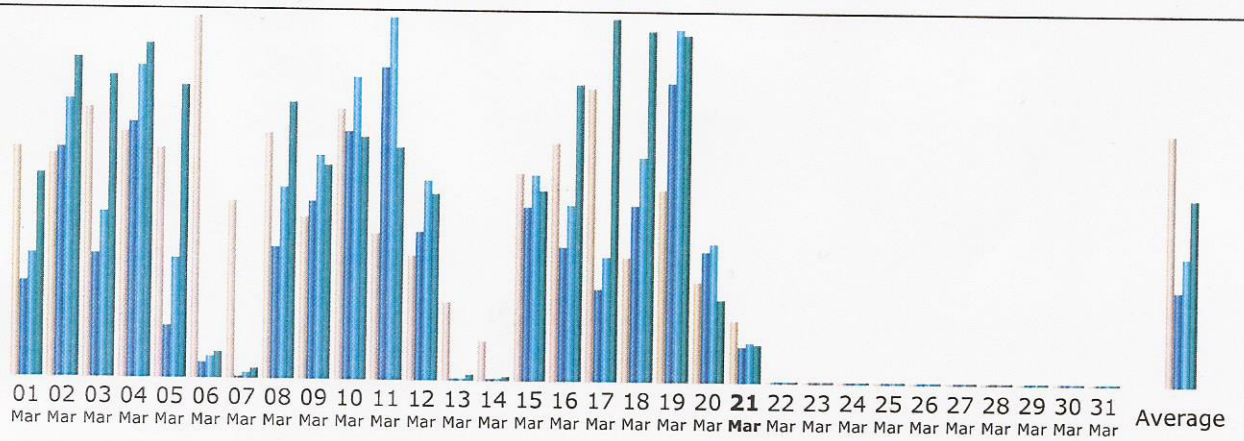

Last Update: 21 Mar 2015 - 10:12 Update now

Reported period: - Year - 2015 OK

Summary

Reported period	Year 2015				
First visit	01 Jan 2015 - 03:19				
Last visit	21 Mar 2015 - 10:12				
	Unique visitors	Number of visits	Pages	Hits	Bandwidth
	<= 1,875				
Viewed traffic *	Exact value not available in 'Year' view	2,598	302,350	417,557	5.15 GB
		(1.38 visits/visitor)	(116.37 Pages/Visit)	(160.72 Hits/Visit)	(2080.01 KB/Visit)
Not viewed traffic *		6,574		51,038	41.21 MB

Days of month

Day	Number of visits	Pages	Hits	Bandwidth
01 Mar 2015	30	3,872	5,015	72.47 MB
02 Mar 2015	29	9,396	11,319	113.15 MB
03 Mar 2015	35	5,067	6,741	106.82 MB
04 Mar 2015	32	10,417	12,739	118.23 MB
05 Mar 2015	30	2,110	4,897	103.22 MB
06 Mar 2015	47	592	881	9.22 MB
07 Mar 2015	23	66	174	2.90 MB
08 Mar 2015	32	5,378	7,845	97.58 MB
09 Mar 2015	21	7,200	9,141	75.76 MB
10 Mar 2015	35	10,107	12,295	85.44 MB
11 Mar 2015	19	12,691	14,721	81.90 MB
12 Mar 2015	16	6,005	8,128	66.06 MB
13 Mar 2015	10	27	49	2.07 MB
14 Mar 2015	5	16	29	949.51 KB
15 Mar 2015	27	7,095	8,386	66.91 MB
16 Mar 2015	31	5,449	7,176	105.06 MB
17 Mar 2015	38	3,735	5,040	127.95 MB
18 Mar 2015	16	7,189	9,108	123.86 MB
19 Mar 2015	25	12,149	14,366	122.86 MB
20 Mar 2015	13	5,288	5,640	28.45 MB
21 Mar 2015	8	1,458	1,628	12.82 MB
22 Mar 2015	0	0	0	0
23 Mar 2015	0	0	0	0
24 Mar 2015	0	0	0	0
25 Mar 2015	0	0	0	0
26 Mar 2015	0	0	0	0
27 Mar 2015	0	0	0	0
28 Mar 2015	0	0	0	0
29 Mar 2015	0	0	0	0
30 Mar 2015	0	0	0	0
31 Mar 2015	0	0	0	0
Average	32	3,779	5,219	65.97 MB
Total	522	115,307	145,318	1.49 GB