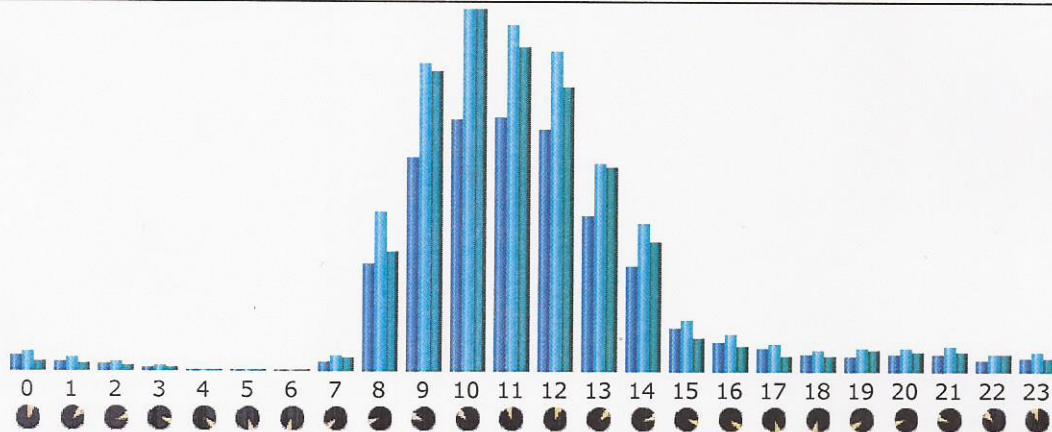

Hours

Hours	Pages	Hits	Bandwidth	Hours	Pages	Hits	Bandwidth
00	2,883	3,698	25.79 MB	12	46,876	62,122	773.19 MB
01	1,827	2,362	20.94 MB	13	30,243	40,254	553.52 MB
02	1,408	1,568	15.98 MB	14	20,461	28,462	351.71 MB
03	633	890	8.88 MB	15	8,313	9,929	89.63 MB
04	101	162	1.95 MB	16	5,786	7,269	68.17 MB
05	153	285	4.78 MB	17	4,394	5,325	41.88 MB
06	207	256	3.37 MB	18	3,411	4,171	43.12 MB
07	1,860	2,758	33.31 MB	19	2,925	4,286	56.65 MB
08	20,655	31,039	324.21 MB	20	3,155	4,276	51.09 MB
09	41,321	59,698	813.57 MB	21	3,147	4,721	50.72 MB
10	48,851	69,969	981.16 MB	22	2,229	3,484	47.96 MB
11	49,167	66,958	880.66 MB	23	2,344	3,615	34.96 MB

Countries (Top 25) - Full list

Countries	Pages	Hits	Bandwidth
Egypt eg	276,542	385,675	5.02 GB
Unknown zz	18,358	22,831	95.13 MB