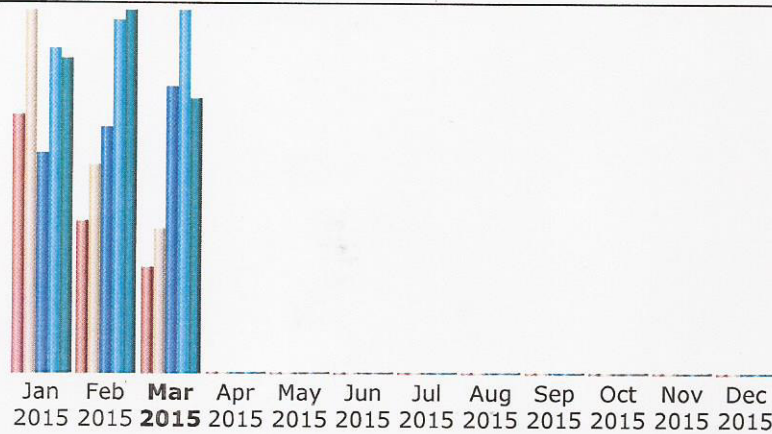

Last Update: 21 Mar 2015 - 10:12 Update now

Reported period: - Year - 2015 OK

Summary

Reported period	Year 2015				
First visit	01 Jan 2015 - 03:19				
Last visit	21 Mar 2015 - 10:12				
	Unique visitors	Number of visits	Pages	Hits	Bandwidth
	<= 1,875				
Viewed traffic *	Exact value not available in 'Year' view	2,598	302,350	417,557	5.15 GB
		(1.38 visits/visitor)	(116.37 Pages/Visit)	(160.72 Hits/Visit)	(2080.01 KB/Visit)
Not viewed traffic *		6,574		51,038	41.21 MB

* Not viewed traffic includes traffic generated by robots, worms, or replies with special HTTP status codes.

Monthly history

Month	Unique visitors	Number of visits	Pages	Hits	Bandwidth
Jan 2015	943	1,317	88,091	130,248	1.71 GB
Feb 2015	550	759	98,952	141,991	1.96 GB
Mar 2015	382	522	115,307	145,318	1.49 GB
Apr 2015	0	0	0	0	0
May 2015	0	0	0	0	0
Jun 2015	0	0	0	0	0
Jul 2015	0	0	0	0	0
Aug 2015	0	0	0	0	0
Sep 2015	0	0	0	0	0
Oct 2015	0	0	0	0	0
Nov 2015	0	0	0	0	0
Dec 2015	0	0	0	0	0
Total	1,875	2,598	302,350	417,557	5.15 GB

Days of month