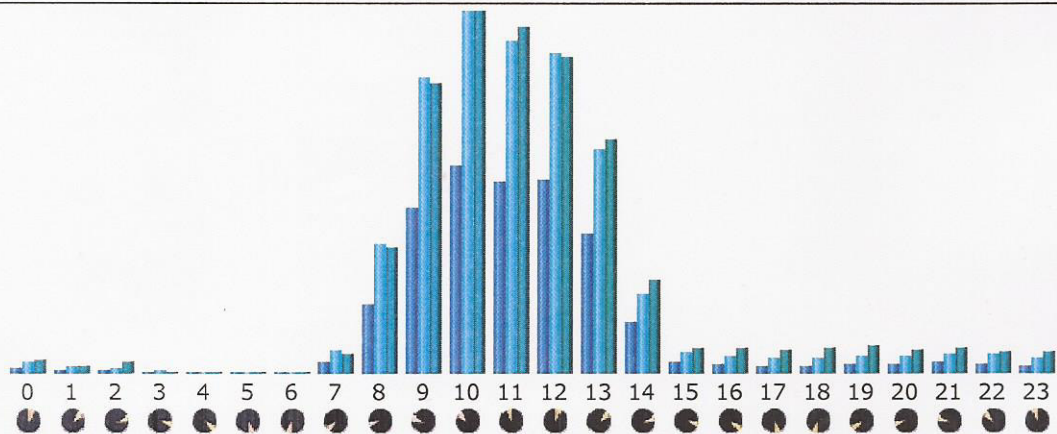

Hours

Hours	Pages	Hits	Bandwidth	Hours	Pages	Hits	Bandwidth
00	4,927	10,898	142.06 MB	12	195,258	322,324	3.49 GB
01	3,519	6,488	88.65 MB	13	139,999	225,964	2.60 GB
02	2,737	5,206	117.74 MB	14	51,053	80,123	1.03 GB
03	1,010	2,027	16.07 MB	15	11,773	20,287	282.34 MB
04	716	1,122	19.63 MB	16	8,140	16,549	294.83 MB
05	1,066	1,866	16.98 MB	17	7,860	15,227	270.75 MB
06	1,110	1,650	19.63 MB	18	7,690	14,848	290.24 MB
07	10,526	22,448	224.17 MB	19	8,828	17,151	302.74 MB
08	69,159	130,455	1.39 GB	20	9,072	17,330	271.46 MB
09	165,877	297,201	3.21 GB	21	10,140	19,748	287.07 MB
10	209,321	363,213	4.00 GB	22	9,430	20,135	243.03 MB
11	193,496	333,607	3.82 GB	23	7,901	15,810	232.03 MB

Countries (Top 25) - Full list

Countries	Pages	Hits	Bandwidth
Egypt eg	1,026,221	1,783,639	20.67 GB
Philippines ph	49,578	90,240	936.07 MB
Morocco ma	31,971	56,413	739.07 MB