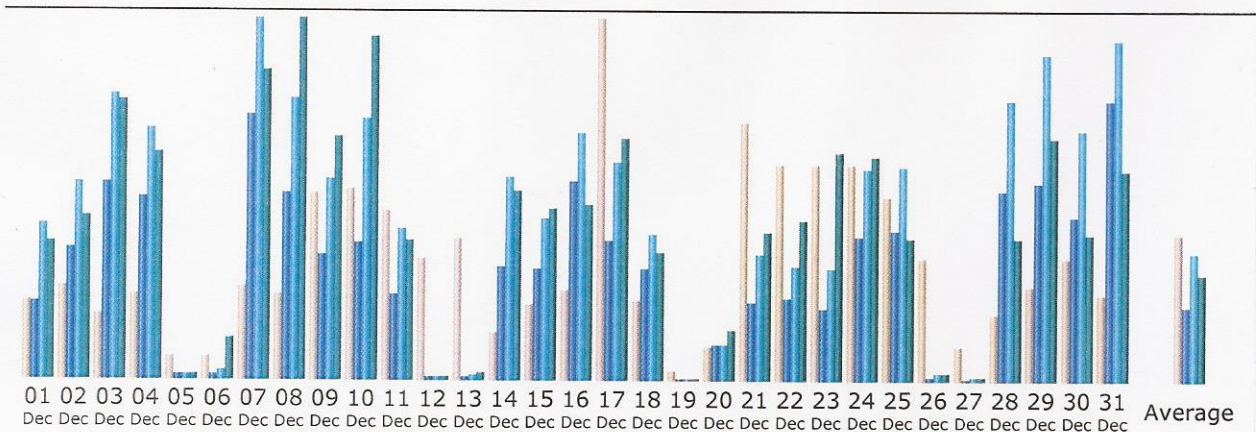

Day	Number of visits	Pages	Hits	Bandwidth
01 Dec 2014	17	3,311	6,610	82.32 MB
02 Dec 2014	20	5,585	8,355	97.94 MB
03 Dec 2014	14	8,341	12,122	166.50 MB
04 Dec 2014	18	7,822	10,670	135.42 MB
05 Dec 2014	5	204	218	2.62 MB
06 Dec 2014	5	254	365	24.91 MB
07 Dec 2014	20	11,259	15,316	185.39 MB
08 Dec 2014	18	7,927	11,921	215.58 MB
09 Dec 2014	40	5,339	8,553	145.39 MB
10 Dec 2014	41	5,834	11,076	205.06 MB
11 Dec 2014	36	3,644	6,396	82.94 MB
12 Dec 2014	26	89	145	2.07 MB
13 Dec 2014	30	139	210	3.94 MB
14 Dec 2014	10	4,793	8,599	113.07 MB
15 Dec 2014	16	4,713	6,849	102.40 MB
16 Dec 2014	19	8,460	10,540	104.97 MB
17 Dec 2014	77	5,874	9,196	144.78 MB
18 Dec 2014	17	4,687	6,131	75.60 MB
19 Dec 2014	2	5	11	629.56 KB
20 Dec 2014	7	1,477	1,522	29.44 MB
21 Dec 2014	55	3,308	5,295	88.53 MB
22 Dec 2014	46	3,445	4,768	95.19 MB
23 Dec 2014	46	2,988	4,718	136.53 MB
24 Dec 2014	46	6,107	9,004	133.86 MB
25 Dec 2014	39	6,297	9,047	84.09 MB
26 Dec 2014	26	157	270	4.23 MB
27 Dec 2014	7	43	86	1.55 MB
28 Dec 2014	14	8,083	11,889	84.99 MB
29 Dec 2014	20	8,371	13,820	144.03 MB
30 Dec 2014	26	6,969	10,557	87.43 MB
31 Dec 2014	18	11,863	14,451	125.03 MB
Average	31	3,097	5,374	63.35 MB
Total	781	147,388	218,710	2.84 GB

Days of week