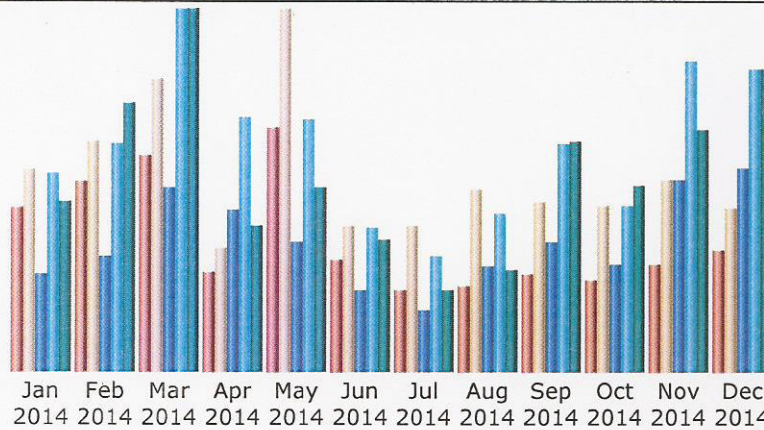

### Summary

<b>Reported period</b>	Year 2014				
<b>First visit</b>	01 Jan 2014 - 01:08				
<b>Last visit</b>	31 Dec 2014 - 22:17				
	Unique visitors	Number of visits	Pages	Hits	Bandwidth
	<b>&lt;= 7,705</b>				
Viewed traffic *	Exact value not available in 'Year' view	<b>11,384</b>	<b>1,130,608</b>	<b>1,961,677</b>	<b>22.58 GB</b>
		(1.47 visits/visitor)	(99.31 Pages/Visit)	(172.31 Hits/Visit)	(2080.04 KB/Visit)
Not viewed traffic *		<b>30,356</b>		<b>249,600</b>	<b>204.87 MB</b>

### Monthly history

Month	Unique visitors	Number of visits	Pages	Hits	Bandwidth
Jan 2014	784	966	69,992	142,338	1.60 GB
Feb 2014	911	1,107	82,835	164,439	2.51 GB
Mar 2014	1,033	1,404	133,035	261,024	3.40 GB
Apr 2014	474	595	116,545	183,642	1.37 GB
May 2014	1,169	1,734	93,234	182,140	1.73 GB
Jun 2014	532	699	58,469	103,363	1.23 GB
Jul 2014	386	697	43,619	83,508	789.61 MB
Aug 2014	414	874	75,911	114,043	969.81 MB
Sep 2014	472	812	93,645	164,628	2.17 GB
Oct 2014	434	795	77,664	120,356	1.74 GB
Nov 2014	513	920	138,271	223,486	2.27 GB
Dec 2014	583	781	147,388	218,710	2.84 GB
<b>Total</b>	<b>7,705</b>	<b>11,384</b>	<b>1,130,608</b>	<b>1,961,677</b>	<b>22.58 GB</b>